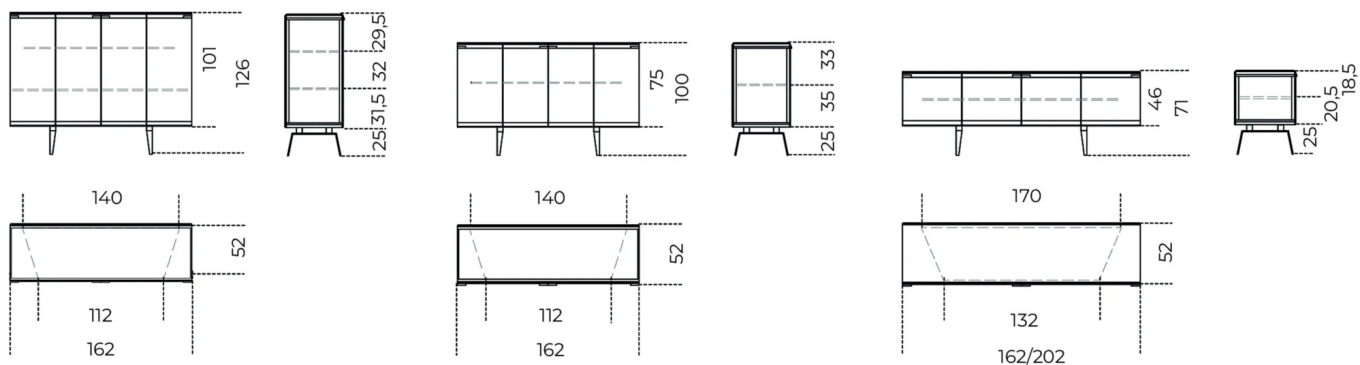

Pandora Cashmere

Pinuccio Borgonovo
2020

Sideboard in 8mm tempered extralight glass painted with the exclusive "Cashmere" brushed finish in the colours gold grey or anthracite. Bright black painted inside. Supplied with 8mm extralight tempered glass shelves. Patinated bronze lacquered metal structure, handles and wooden base. Collection in numbered edition.

Cm (L x P x H)

162 x 52 x 71
162 x 52 x 100
162 x 52 x 126
202 x 52 x 71

Inches (L x P x H)

64 x 20½ x 28
64 x 20½ x 39½
64 x 20½ x 49¾
79¾ x 20½ x 28

Finishes

Glass

Cashmere anthracite

Cashmere gold grey